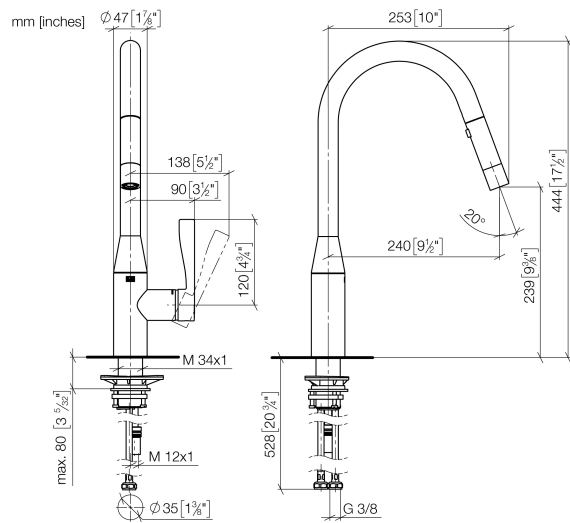

33 870 895

- 240mm projection
- pivotable spout 360°
- Optional swivel limiter available with swivel limiter set 12 821 970 90
- laminar and spray flow
- height of mixer 444 mm
- height up to laminar flow regulator 240 mm
- hole diameter 35 mm
- 1800 mm metal shower hose
- sprayface with anti-scaling system
- max. flow 10.4 l/min at 3 bar flow pressure
- lead-free
- This product can help a building meet the requirements of Green Building Rating Systems, e.g. LEED®, BREEAM®, DGNB

Recommended miscellaneous

Swivel limitation set - 12 821 970 90

Recommended miscellaneous

Strainer waste with control handle - Chrome 10 712 970-00

Recommended miscellaneous

Dispenser without rosette - Chrome 82 424 970-00

33 870 895

Flow rate chart

Certificates

Belgaqua_21-027- 27_3. LGA_28657. GDV_0400314.

33 870 895

Spare parts list

No.	Item Number	Name	Quantity used	Delivery time
1	90 12 11 148 00-00	shower	1	10
2	04 30 02 120 00-00	hose	1	10
3	90 28 22 302 00-00	spout	1	10
4	09 28 10 160 90	ring	1	2
5	09 28 10 162 90	ring	1	2
6	09 28 10 161 90	ring	1	2
7	90 15 05 064 00 90	cartridge	1	2
8	09 23 10 072 90	nut	1	60
9	09 14 10 190 90	seal	1	2
10	09 28 30 030-00	cover	1	10
11	09 20 89 020-00	handle	1	10
12	90 31 11 063 00 90	pin	1	2
13	90 31 20 087 00-00	plug	1	10
14	04 30 04 101 00 90	hose	2	2
15	04 28 20 067 00 90	pipe	1	2
16	04 30 11 040 00 90	fixing set	1	2
17	09 20 93 056 90	insert	1	2
18	90 24 03 253 00 90	adaptor	1	2
19	09 30 03 038 90	hose	1	2
20	04 21 50 010 00 90	accessories	1	2
21	90 30 09 031 00 90	key	1	2